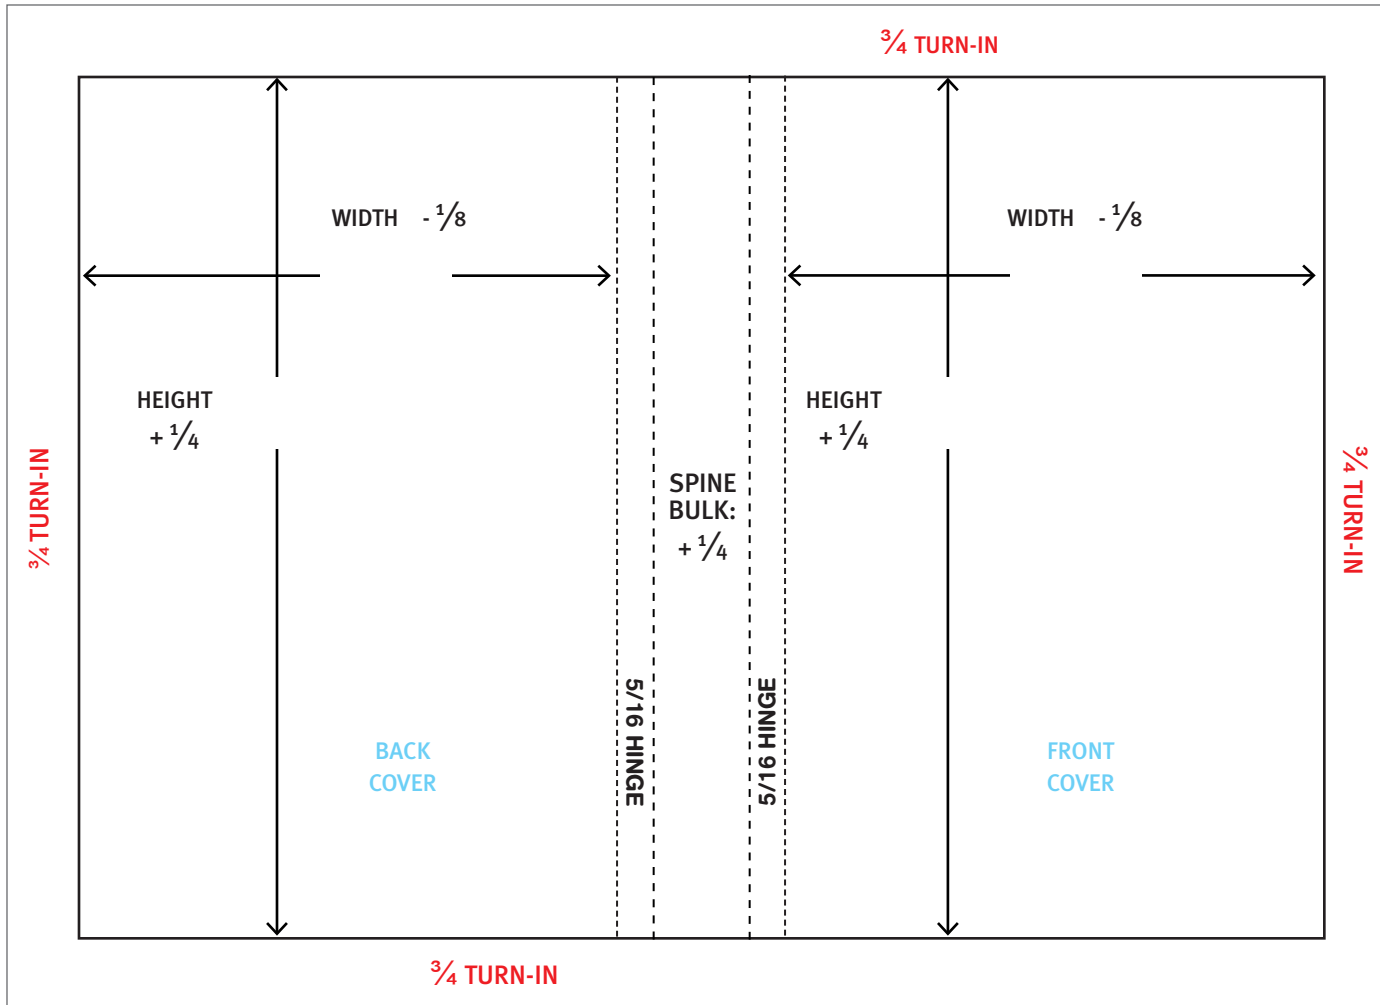

Company:	
Project Name:	
B & W Pages:	
Color Pages:	
B & W Text Stock:	
Color Text Stock:	
Trim Size:	x
Spine Bulk:	

PPI—Ask your customer service rep.

PPI—Ask your customer service rep.

If you're filling in manually, please use 3 decimals: 6.375 (6%) for Trim

Figure spine bulk by dividing number of pages by PPI, round to nearest 32nd. Use 4 decimals for accuracy.

Fraction	Decimal
3/32	.0937
5/32	.1562
7/32	.2187
9/32	.2812
11/32	.3437
13/32	.4062
15/32	.4687
17/32	.5312
19/32	.5937
21/32	.6563
23/32	.7188
25/32	.7813
27/32	.8438
29/32	.9063
31/32	.9688
1/16	.0625
3/16	.1875
5/16	.3125
7/16	.4375
9/16	.5625
11/16	.6875
13/16	.8125
15/16	.9375
1/8	.1250
3/8	.3750
5/8	.6250
7/8	.8750
1/4	.2500
3/4	.7500
1/2	.5000
1	1.00

Total Width

Total Height